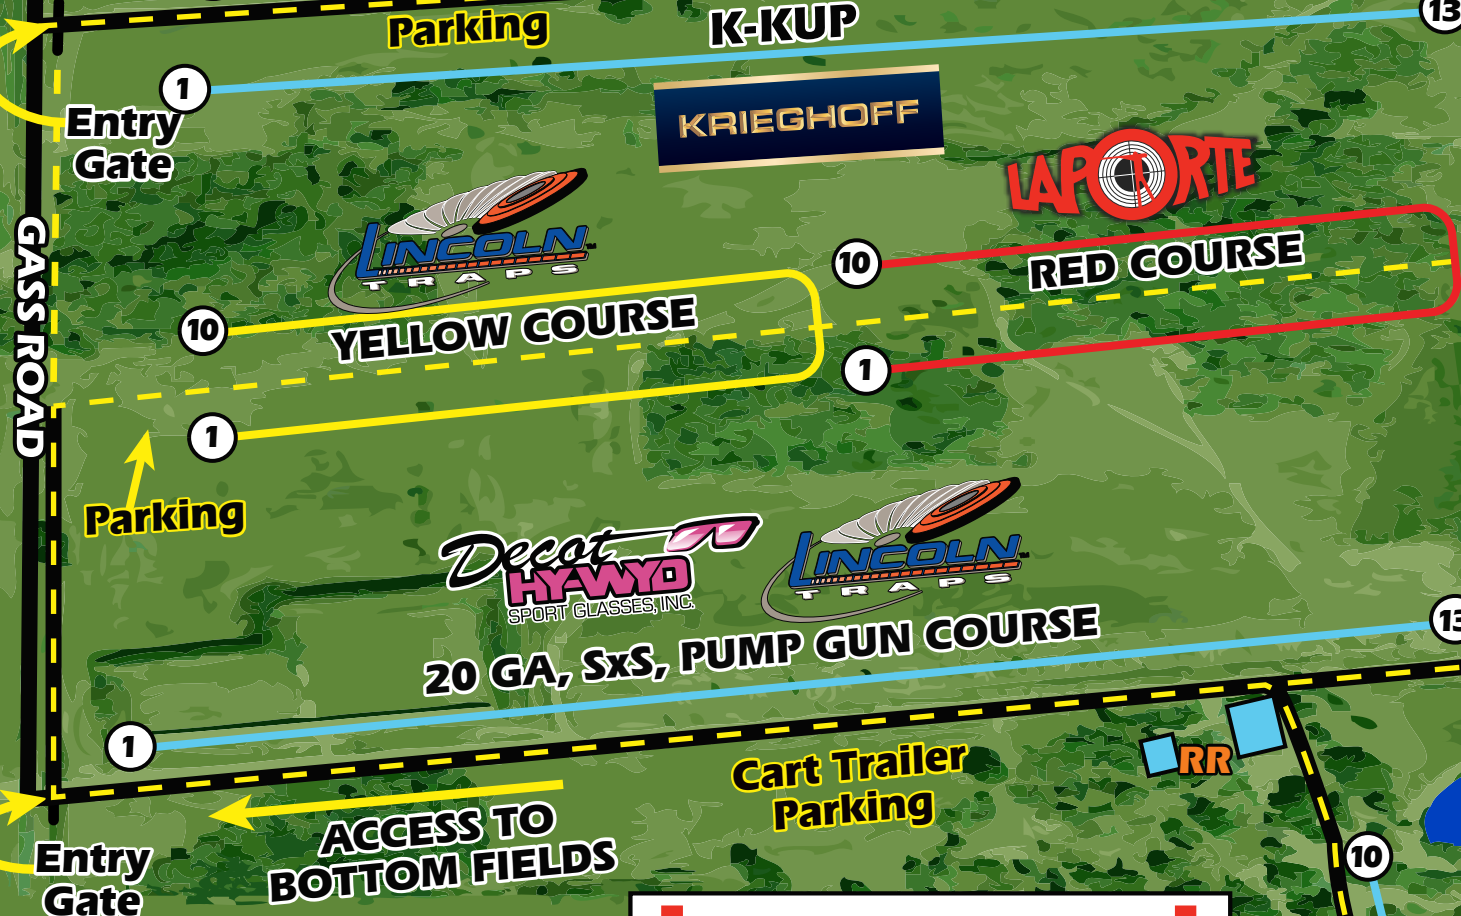

FM 471

FM 471

24-HOUR SECURITY ON GROUNDS
EMT ON SITE DURING SHOOTING HOURS

Perazzi
M-AA 5-STAND

SUPER SPORTING

BERETTA

GP TRAPS

LEGEND

- A/G Ammo Bldg/Gun Storage
- C Club House/Food Service
- R Registration
- HOF Hall of Fame Museum
- MM Mini Mall
- HQ Headquarters
- D Dump Station
- RR Restrooms
- SB Scoreboard
- First Aid
- Vendor Row
- Facility Buildings
- Sporting Clays Field
- ATM
- Golf Cart Only
- Auto Only
- Auto & Cart Access

ANIMAL CARE
Mercy Animal Critical Care..... 210-684-2105

CAR RENTAL
Enterprise Rent-a-Car..... 210-520-2897
National Car Rental..... 210-824-1841
Yellow Cab..... 210-222-2222

LOCK SERVICE
Alert Locksmith..... 210-523-5577
Pop-A-Lock..... 210-637-0303

RV SERVICE
Tejas Valley RV Park - Propane..... 210-679-9715
Wagner RV - All types of services..... 210-679-6610

GASS ROAD

ROFT ROAD

Chevy Road

Main Gate