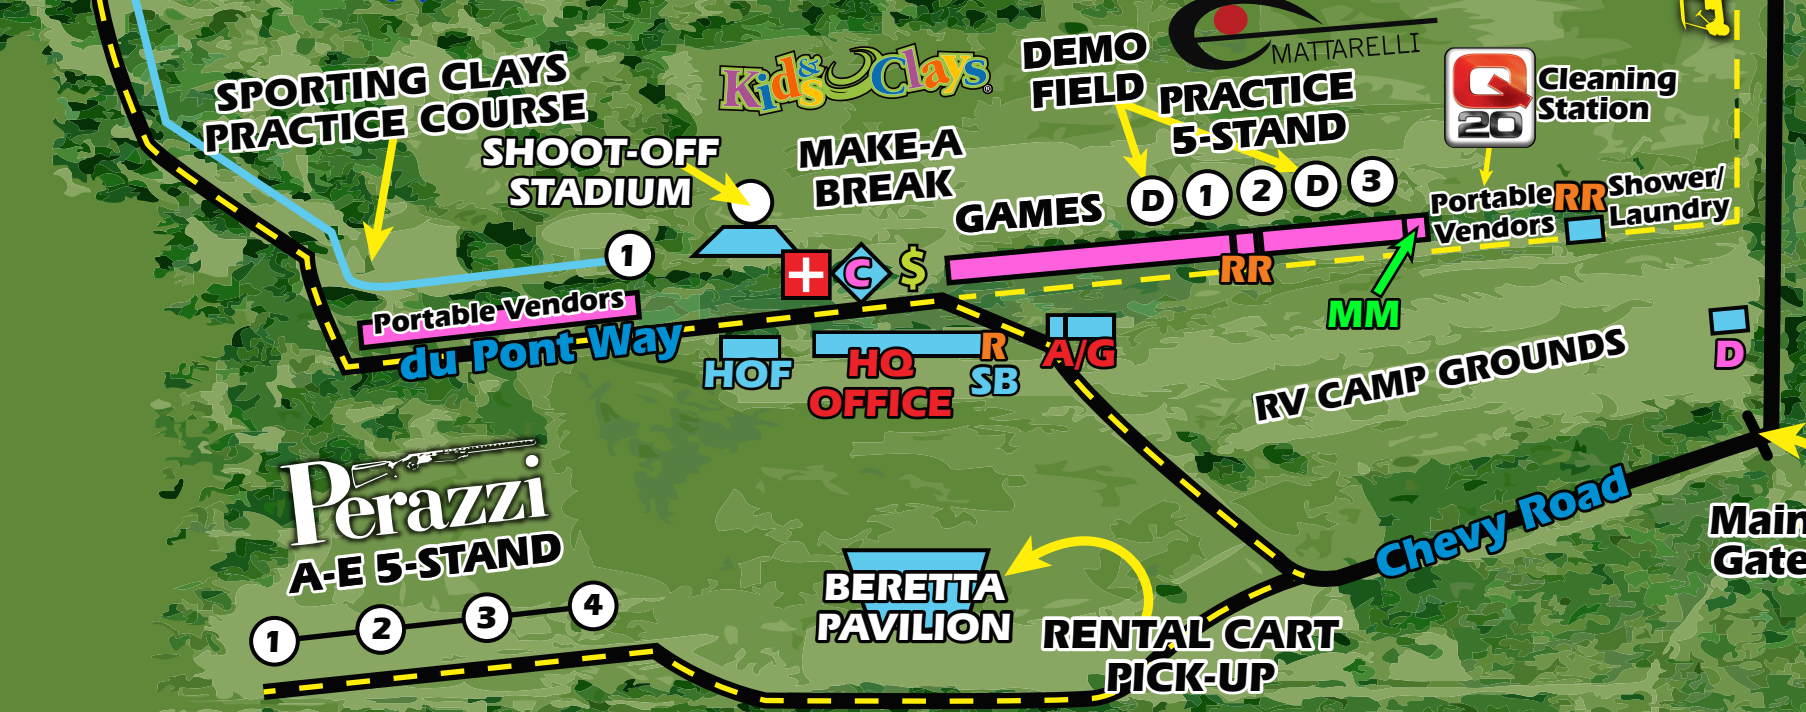

LEGEND

- A/G Ammo Bldg/Gun Storage
- C Club House/Food Service
- R Registration
- HOF Hall of Fame Museum
- MM Mini Mall
- HQ Headquarters
- D Dump Station
- RR Restrooms
- SB Scoreboard
- First Aid
- Vendor Row
- Facility Buildings
- Sporting Clays Field
- ATM
- --- Golf Cart Only
- --- Auto Only
- --- Auto & Cart Access

GENERAL INFORMATION

NATIONAL SHOOTING COMPLEX
5931 ROFT ROAD, SAN ANTONIO, TX 78253
210-688-3371 (PHONE) 210-688-9269 (FAX)
210-688-2542 (PRO SHOP PHONE)
FOR AN EMERGENCY... DIAL 911

FIRE
Bexar County Fire Dept..... 210-838-3939
District Two Fire Station..... 210-679-7051

POLICE
Bexar County Sheriff's Dept..... 210-335-6000

MEDICAL
Acadian Ambulance..... 210-472-2144
Baptist hospital (151/Westover Hills)..... 210-702-2321
Baptist hospital (1604/Hausman)..... 210-572-8885
Christus Santa Rosa (Westover Hills)..... 210-706-8400
Complete Urgent Care..... 210-520-3737
Texas Med Clinic..... 210-479-5577
University Hospital..... 210-358-2133

ANIMAL CARE
Mercy Animal Critical Care..... 210-684-2105

CAR RENTAL
Enterprise Rent-a-Car..... 210-520-2897
National Car Rental..... 210-824-1841
Yellow Cab..... 210-222-2222

LOCK SERVICE
Alert Locksmith..... 210-523-5577
Pop-A-Lock..... 210-637-0303

RV SERVICE
Tejas Valley RV Park - Propane..... 210-679-9715
Wagner RV - All types of services..... 210-679-6610