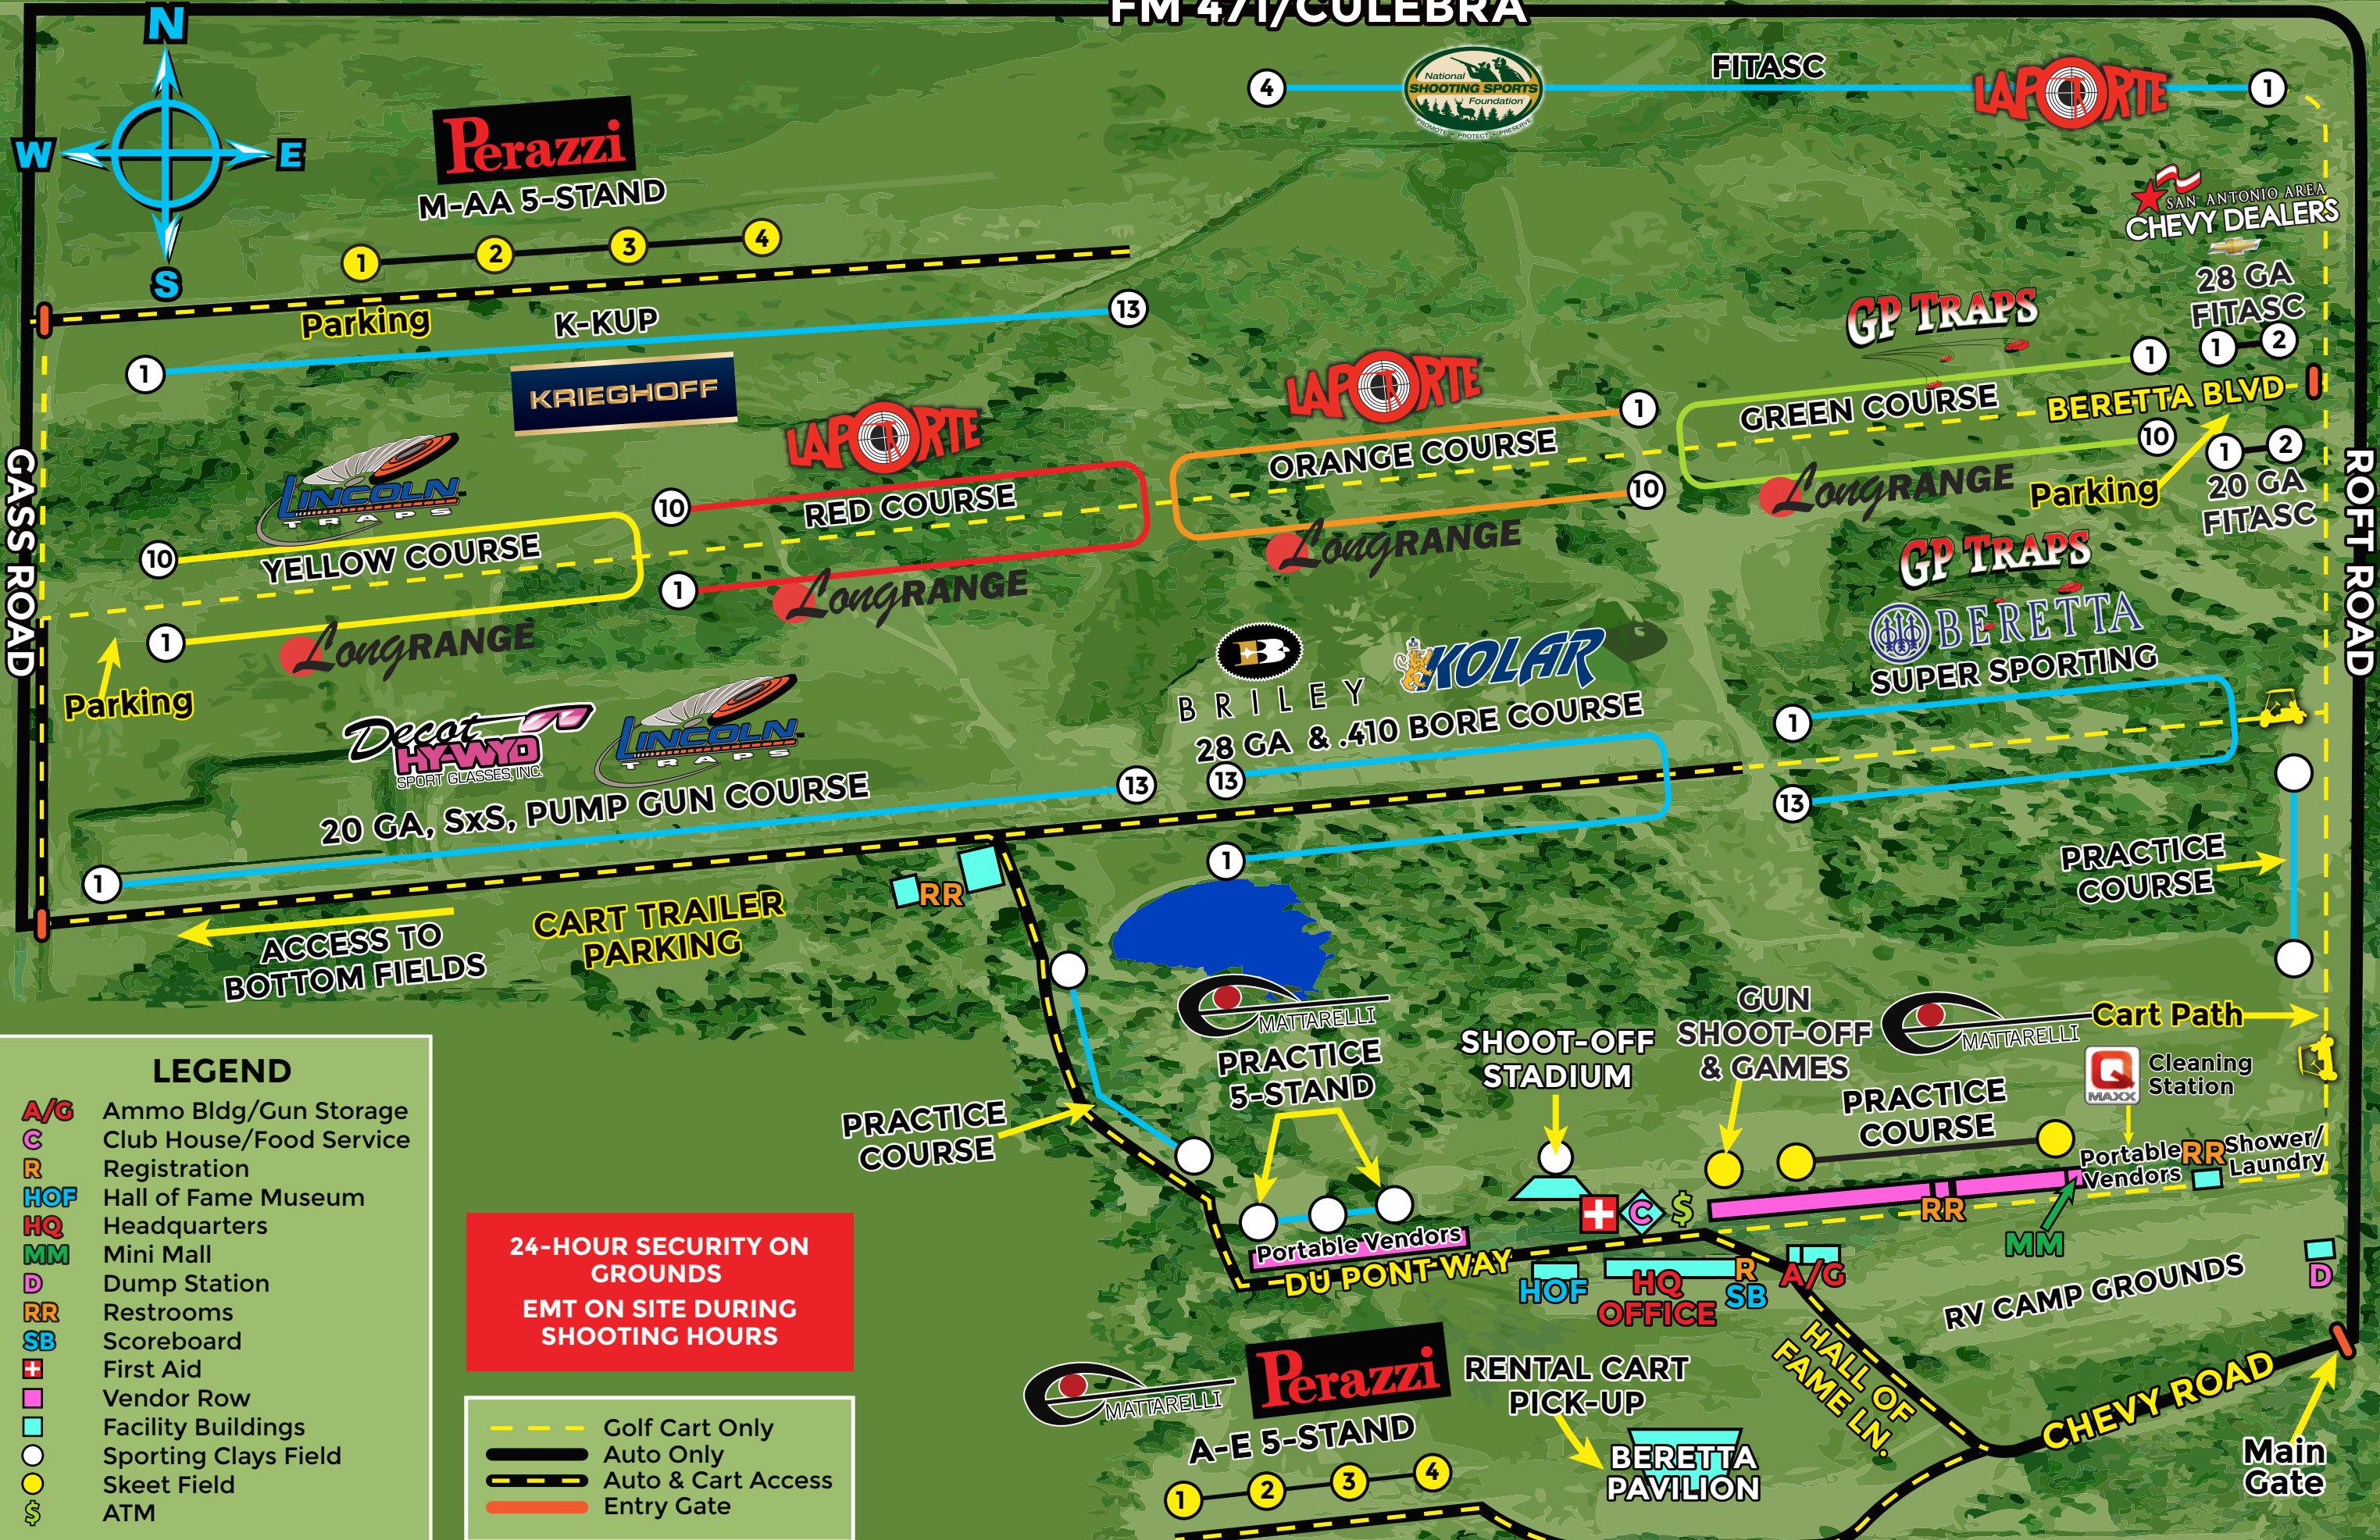

FM 471/CULEBRA

LEGEND

- A/G** Ammo Bldg/Gun Storage
- C** Club House/Food Service
- R** Registration
- HOF** Hall of Fame Museum
- HQ** Headquarters
- MM** Mini Mall
- D** Dump Station
- RR** Restrooms
- SB** Scoreboard
- +** First Aid
- Vendor Row
- Facility Buildings
- Sporting Clays Field
- Skeet Field
- \$** ATM

24-HOUR SECURITY ON GROUNDS
EMT ON SITE DURING SHOOTING HOURS

- Golf Cart Only
- Auto Only
- Auto & Cart Access
- Entry Gate

LEGEND

- A/G** Ammo Bldg/Gun Storage
- C** Club House/Food Service
- R** Registration
- HOF** Hall of Fame Museum
- HQ** Headquarters
- MM** Mini Mall
- D** Dump Station
- RR** Restrooms
- SB** Scoreboard
- +** First Aid
- Vendor Row
- Facility Buildings
- Sporting Clays Field
- Skeet Field
- \$** ATM

24-HOUR SECURITY ON GROUNDS
EMT ON SITE DURING SHOOTING HOURS

- Golf Cart Only
- Auto Only
- Auto & Cart Access
- Entry Gate